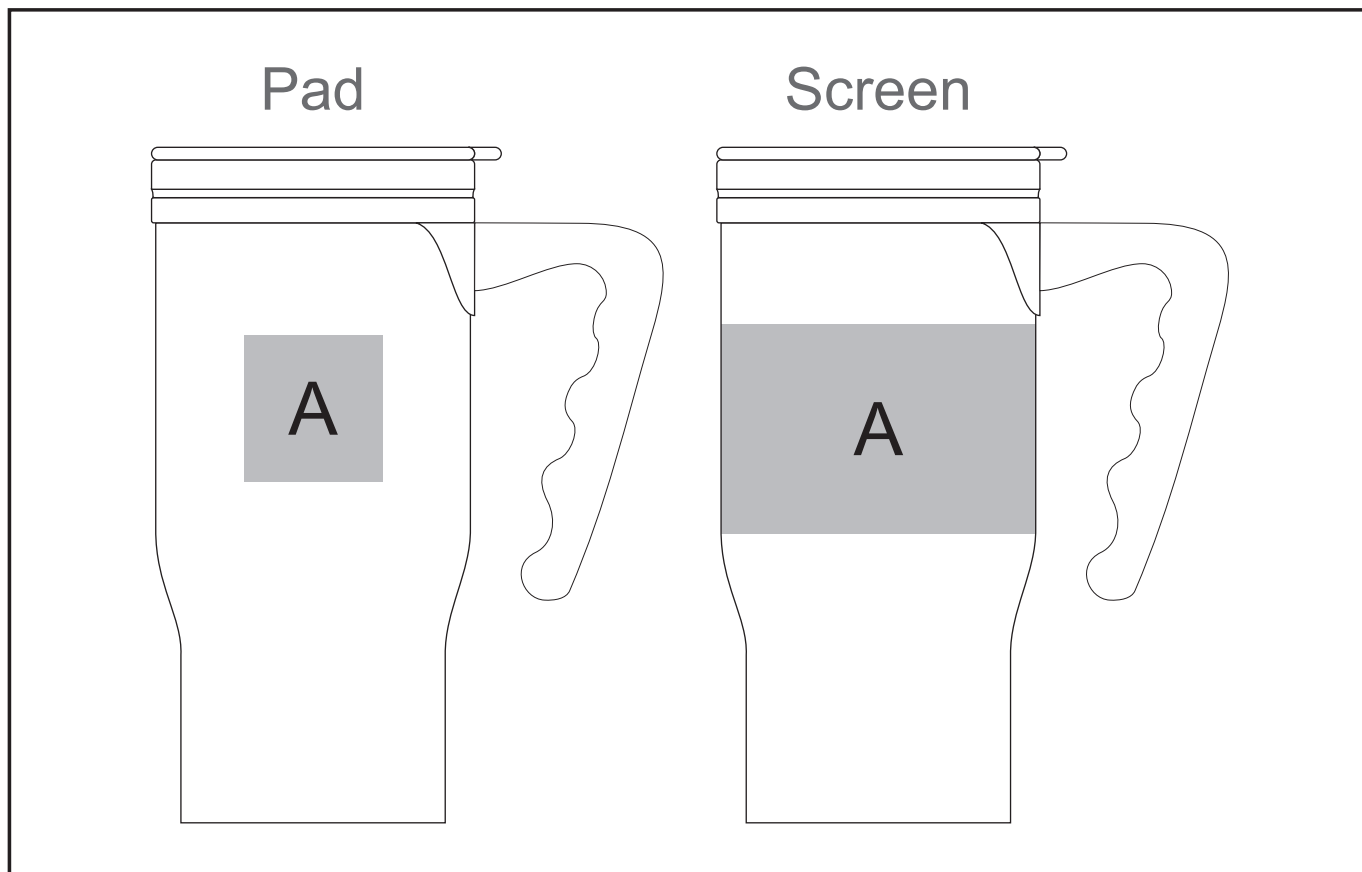

MUG-6640

Jazzy Double-Wall Mug

Need to know:

- Includes 1-Colour, 1-Position Screen Wrap (setup fee applies)

Branding Options:

Position A

1. Pad Print (PB) - 2 to 4 colours
Size: 33mm wide x 45mm high
2. Screen Wrap (SW) - 1 colour
Size: 140mm wide x 50mm high